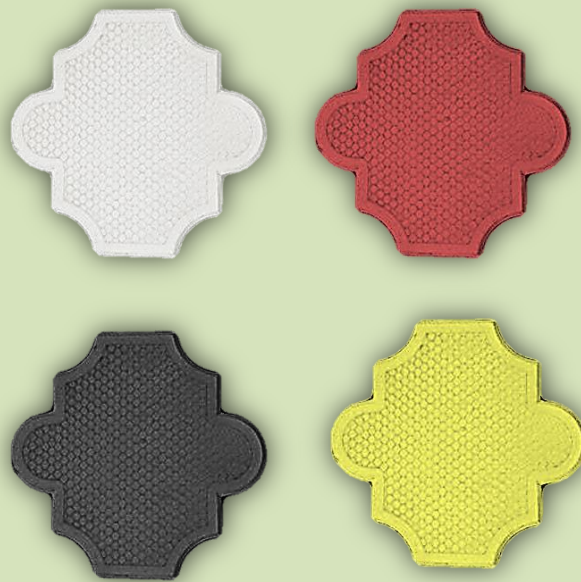

THANISHA GROUPS

PAVER BLOCK MANUFACTURING, SUPPLYING AND LAYING WORK.

FLOWER

MODEL – FLOWER

THICKNESS - 60 MM