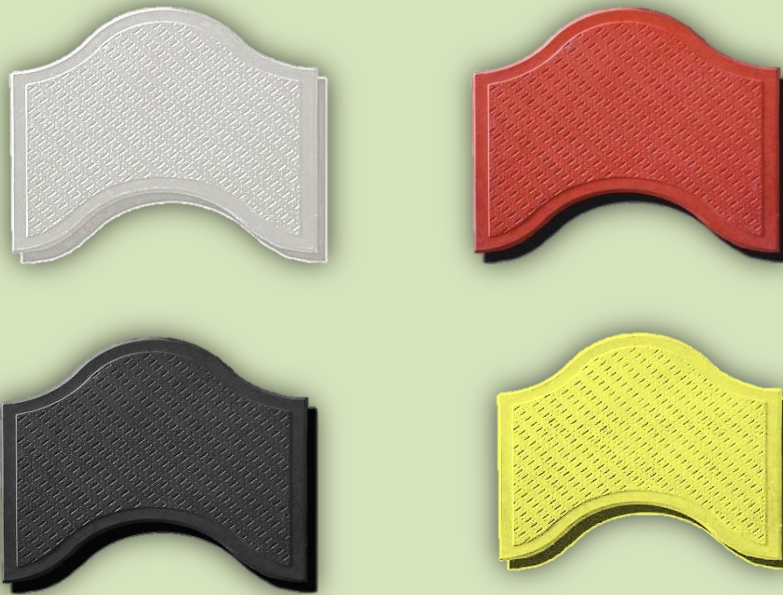

THANISHA GROUPS

PAVER BLOCK MANUFACTURING, SUPPLYING AND LAYING WORK.

CAMEL

MODEL – CAMEL

THICKNESS - 60 MM