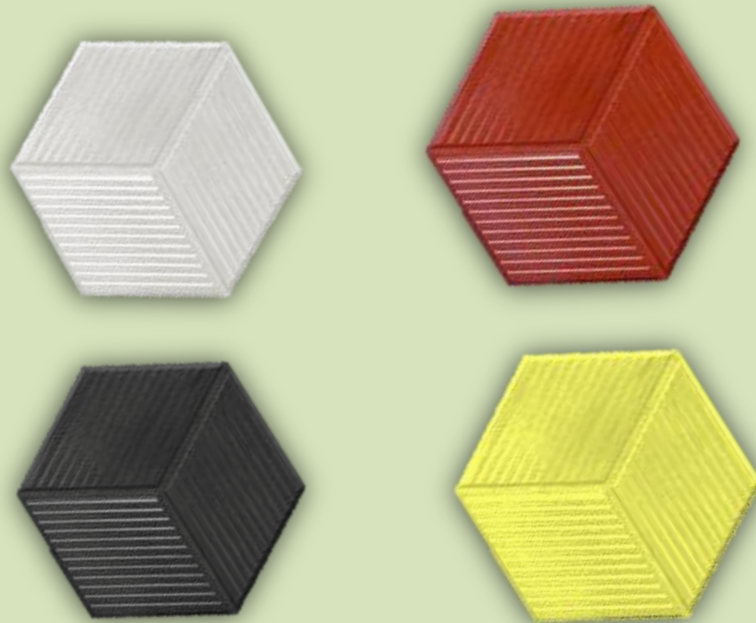

THANISHA GROUPS

PAVER BLOCK MANUFACTURING, SUPPLYING AND LAYING WORK.

3D-HEXA

MODEL – 3D HEXA

THICKNESS - 60 MM